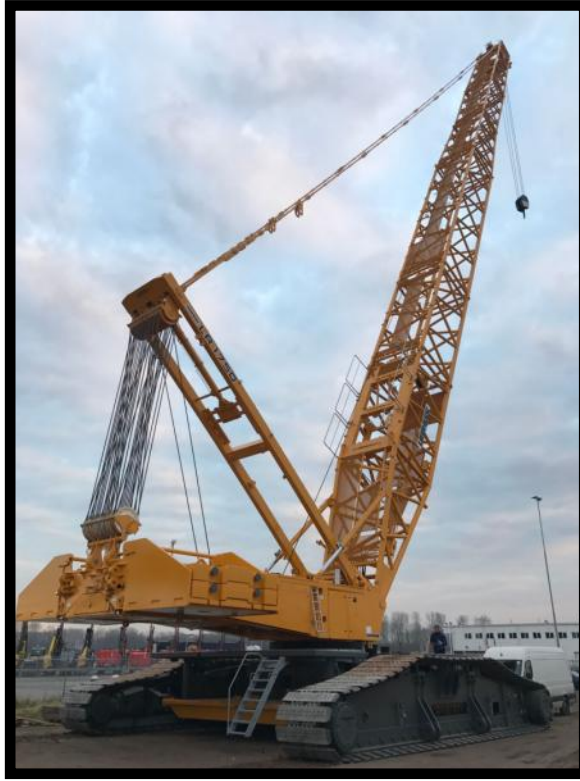

## Crane - Liebherr LR 1750 2004

Information used crane

**Ref.** 2401

**Manufacturer** Liebherr

**Type** LR 1750

**Capacity** -

**Details** HSL boom 98 meters 400 ton head incl. 60 ton runner complete boom nose  
120 ton totally refurbished ! For bare rental only !!