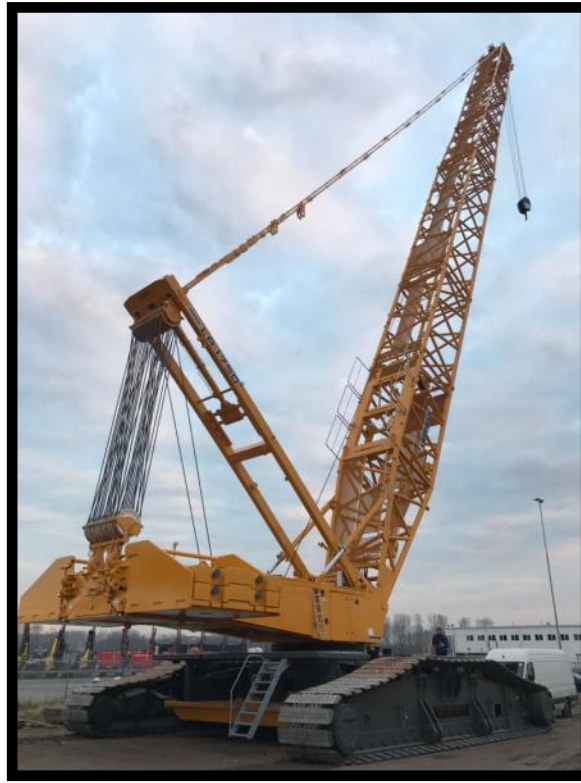

Crane - Liebherr LR 1750 2003

Information used crane

Ref. 2401

Manufacturer Liebherr

Type LR 1750

Year 2003

Capacity -

Boom HSL 98 meter

Jib -

Approx. upper hours -

Approx. km/miles -

Tire size -

Winches -

Drives -

Location Europe

Details HSL boom 98 meters 400 ton head incl. 60 ton runner complete boom nose 120 ton totally refurbished ! For bare rental only !!