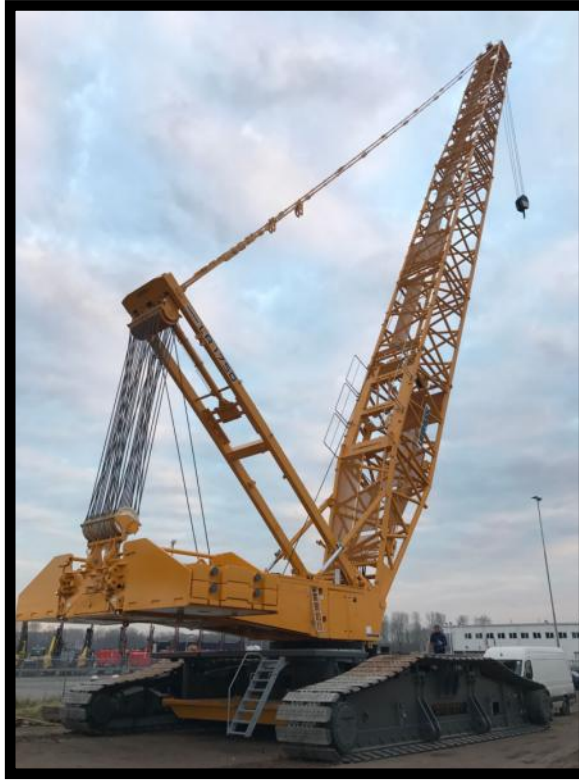

Crane - Liebherr LR 1750 2004

Information used crane

Ref. 2401

Manufacturer Liebherr

Type LR 1750

Capacity -

Details HSL boom 98 meters 400 ton head incl. 60 ton runner complete boom nose
120 ton totally refurbished ! For bare rental only !!